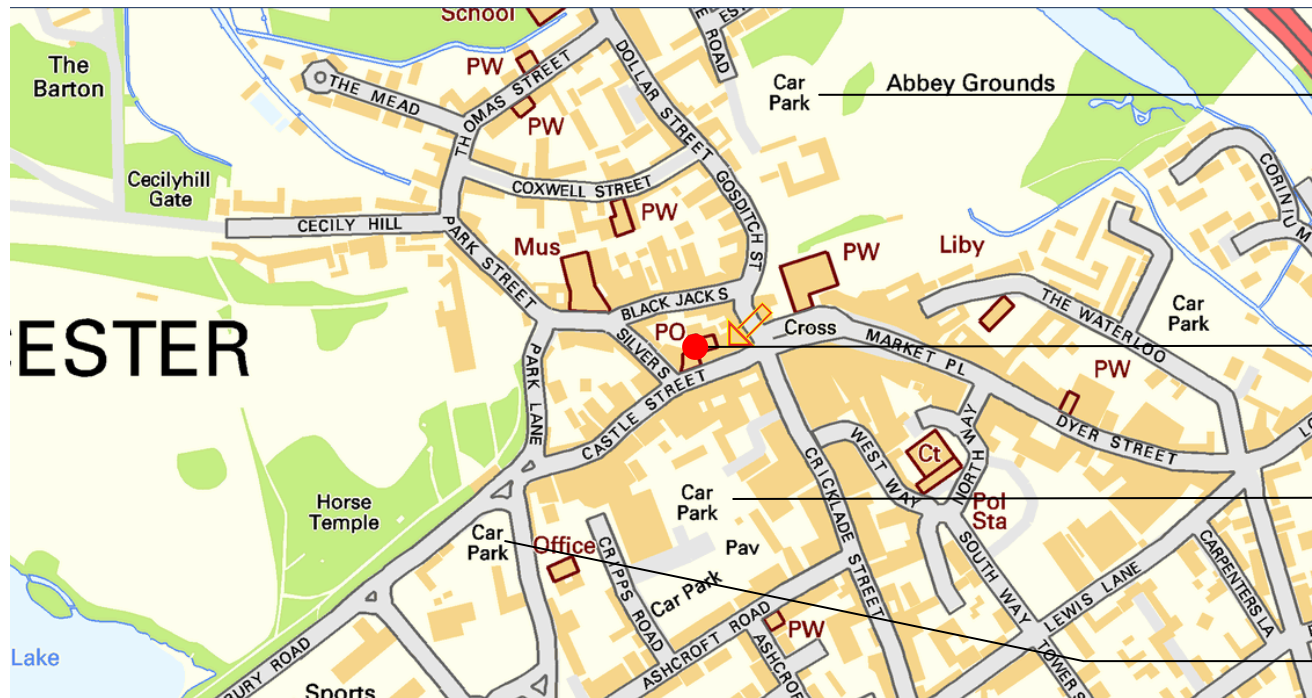

HOW TO FIND US

By Road

- Cheltenham 17 miles
- Gloucester 21 miles
- Swindon 15 miles
- Stroud 13 miles
- Tetbury 10 miles

By Rail

- Cheltenham 21 miles
- Kemble 4 miles
- Stroud 13 miles
- Swindon 15 miles

Using Sat Navs & Parking

As the practice has no on-site parking and is set in the pedestrian 'arcade' in the town centre (right next to the Post Office), we recommend that patients/visitors enter the postcodes for the closest Car Parks:

Abbey Grounds
Car Park
GL7 2DD

Brewery
Car Park
GL7 1JH

Old Station
Car Park
GL7 1US